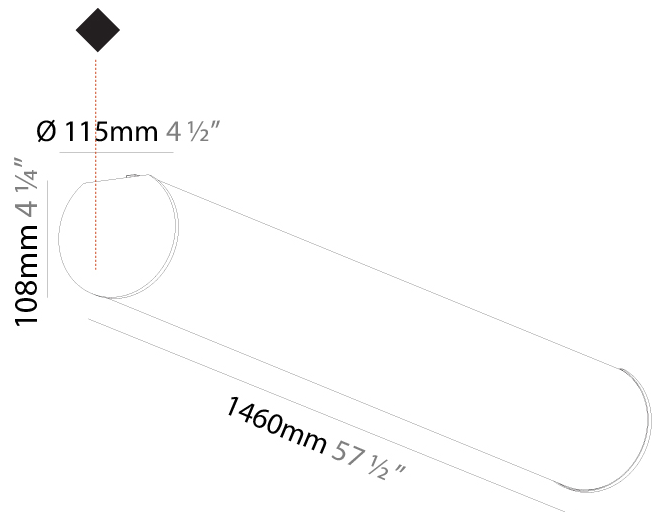

1. To build a product code in our configurator select the specify button on the base model # product page
2. To build a manual product code on this datasheet choose from the options listed below in blue font and add the suffix to the base model #

GENERAL

Series: Bunga
Brand: Prolicht
Division: Architectural
Mounting Type: Surface
Mounting Location: Ceiling
Subcategory: Profile

PHYSICAL

Shape: Cylinder
Diameter (mm): 115
Diameter (in): 4 1/2
Length (mm): 1460
Length (in): 57 1/2
Height (mm): 108
Height (in): 4 1/4
Light Distribution: Omnidirectional
Weight (kg): 4.413
Weight (lbs): 9.729
Diffuser: PMMA - Opal
Fixture Finish: [SSR / BKV / CWI / CRY / HAB / UFT / ITA / RUA / FTG / MYG / LOD / PUS / FRO / FUP / KIA / POP / BLS / SPG / MEY / GOH / GUM / CHC / COM / ABZ / JAG / OBR / MOS / ROR](#)
Fixture Material: Aluminum

ELECTRICAL

Lamp Type: LED (Zhaga Standard)
Input Wattage (W): 25
Total Output Wattage (W): 20 / 16 (3500K)
Dimming: [Non-Dimming / Phase Dimming (120Vac only) / 0-10V Dimming](#)
Driver Included: Yes
Driver Location: Integrated
Driver Type: Constant Current - 120 / 277Vac
Driver Class: Class 2
Input Voltage (V): 120 - 277
Constant Current (MA): 350 / 500 (3500K)

LED

Color Temperature (°K): [3000 / 3500 / 4000](#)
Max. Delivered Lumen (lm): 2770 / 2862 / 2920
CRI: >80 CRI
Lamp Life (hrs): 50000

OPTICAL

RATINGS AND CERTIFICATIONS

Certified By: Certified for North American Standards
IP rating: IP20