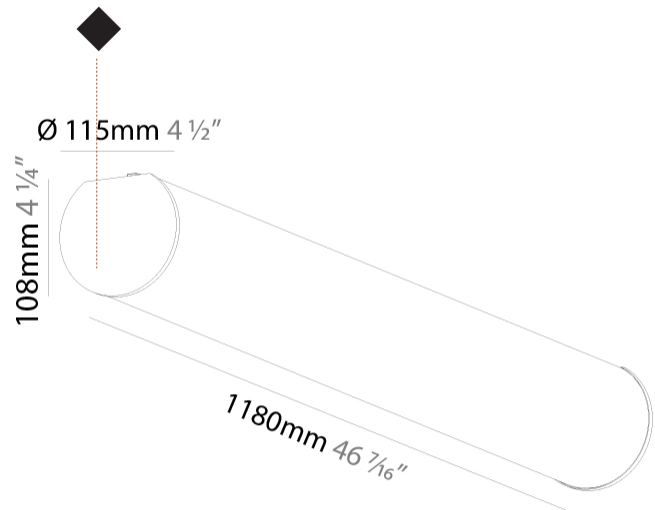

1. To build a product code in our configurator select the specify button on the base model # product page
2. To build a manual product code on this datasheet choose from the options listed below in blue font and add the suffix to the base model #

GENERAL

Series: Bunga
Brand: Prolicht
Division: Architectural
Mounting Type: Surface
Mounting Location: Ceiling
Subcategory: Profile

PHYSICAL

Shape: Cylinder
Diameter (mm): 115
Diameter (in): 4 1/2"
Length (mm): 1180
Length (in): 46 7/16"
Height (mm): 108
Height (in): 4 1/4"
Light Distribution: Omnidirectional
Weight (kg): 3.685
Weight (lbs): 8.124
Diffuser: PMMA - Opal
Fixture Finish: SSR / BKV / CWI / CRY / HAB / UFT / ITA / RUA / FTG / MYG / LOD / PUS / FRO / FUP / KIA / POP / BLS / SPG / MEY / GOH / GUM / CHC / COM / ABZ / JAG / OBR / MOS / ROR
Fixture Material: Aluminum

ELECTRICAL

Lamp Type: LED (Zhaga Standard)
Input Wattage (W): 20
Total Output Wattage (W): 16 / 12.8 (3500K)
Dimming: Non-Dimming / Phase Dimming (120Vac only) / 0-10V Dimming
Driver Included: Yes
Driver Location: Integrated
Driver Type: Constant Current - 120 / 277Vac
Driver Class: Class 2
Input Voltage (V): 120 - 277
Constant Current (MA): 350 / 400 (3500K)

LED

Color Temperature (°K): 3000 / 3500 / 4000
Max. Delivered Lumen (lm): 2210 / 2293 / 2340
CRI: >80 CRI
Lamp Life (hrs): 50000

OPTICAL

RATINGS AND CERTIFICATIONS

Certified By: Certified for North American Standards
IP rating: IP20