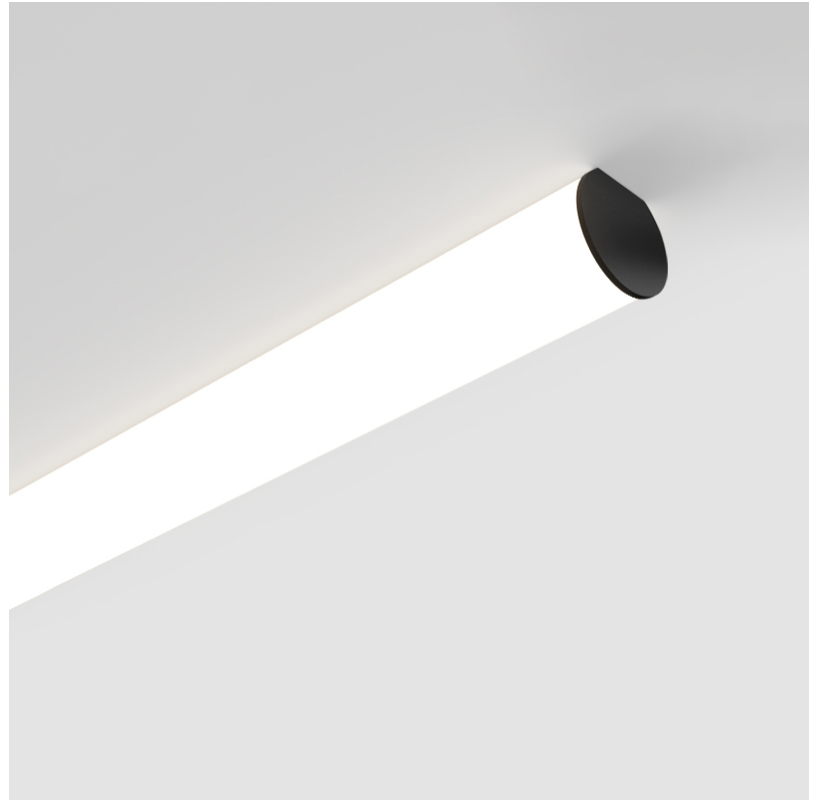

1. To build a product code in our configurator select the specify button on the base model # product page
2. To build a manual product code on this datasheet choose from the options listed below in blue font and add the suffix to the base model #

GENERAL

Series: Bunga
Brand: Prolicht
Division: Architectural
Mounting Type: Surface
Mounting Location: Ceiling
Subcategory: Profile

PHYSICAL

Shape: Cylinder
Diameter (mm): 115
Diameter (in): 4 1/2
Length (mm): 1460
Length (in): 57 1/2
Height (mm): 108
Height (in): 4 1/4
Light Distribution: Omnidirectional
Weight (kg): 4.413
Weight (lbs): 9.729
Diffuser: PMMA - Opal
Fixture Finish: [SSR / BKV / CWI / CRY / HAB / UFT / ITA / RUA / FTG / MYG / LOD / PUS / FRO / FUP / KIA / POP / BLS / SPG / MEY / GOH / GUM / CHC / COM / ABZ / JAG / OBR / MOS / ROR](#)
Fixture Material: Aluminum

ELECTRICAL

Lamp Type: LED (Zhaga Standard)
Input Wattage (W): 25
Total Output Wattage (W): 20 / 16 (3500K)
Dimming: [Non-Dimming / Phase Dimming (120Vac only) / 0-10V Dimming](#)
Driver Included: Yes
Driver Location: Integrated
Driver Type: Constant Current - 120 / 277Vac
Driver Class: Class 2
Input Voltage (V): 120 - 277
Constant Current (MA): 350 / 500 (3500K)

LED

Color Temperature (°K): [3000 / 3500 / 4000](#)
Max. Delivered Lumen (lm): 2770 / 2862 / 2920
CRI: >80 CRI
Lamp Life (hrs): 50000

OPTICAL

RATINGS AND CERTIFICATIONS

Certified By: Certified for North American Standards
IP rating: IP20