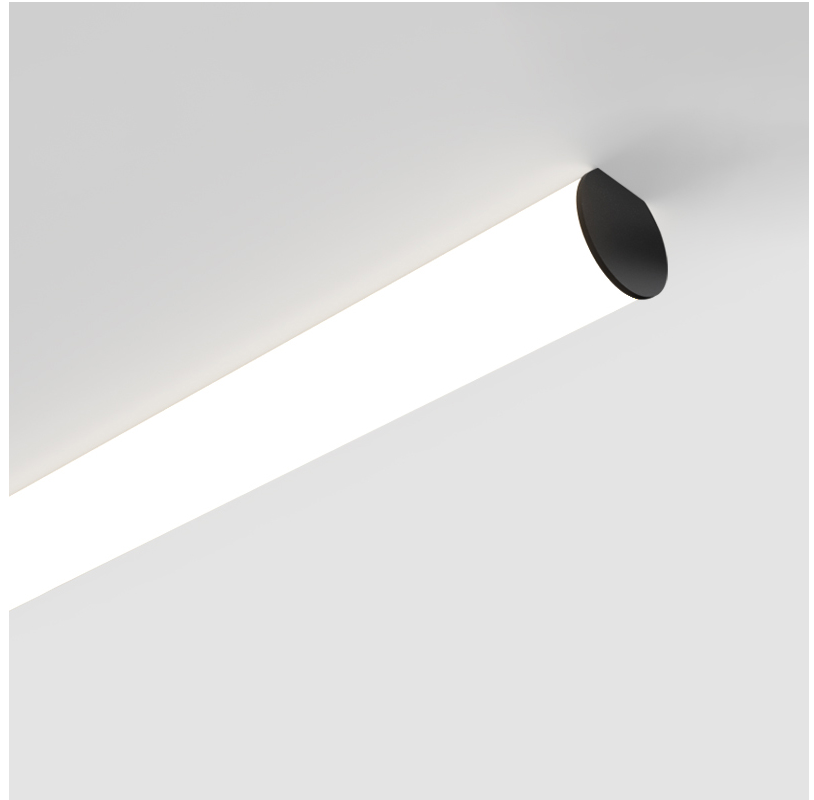

1. To build a product code in our configurator select the specify button on the base model # product page
2. To build a manual product code on this datasheet choose from the options listed below in blue font and add the suffix to the base model #

GENERAL

Series: Bunga
Brand: Prolicht
Division: Architectural
Mounting Type: Surface
Mounting Location: Ceiling
Subcategory: Profile

PHYSICAL

Shape: Cylinder
Diameter (mm): 115
Diameter (in): 4 1/2"
Length (mm): 1180
Length (in): 46 7/16"
Height (mm): 108
Height (in): 4 1/4"
Light Distribution: Omnidirectional
Weight (kg): 3.685
Weight (lbs): 8.124
Diffuser: PMMA - Opal
Fixture Finish: SSR / BKV / CWI / CRY / HAB / UFT / ITA / RUA / FTG / MYG / LOD / PUS / FRO / FUP / KIA / POP / BLS / SPG / MEY / GOH / GUM / CHC / COM / ABZ / JAG / OBR / MOS / ROR
Fixture Material: Aluminum

ELECTRICAL

Lamp Type: LED (Zhaga Standard)
Input Wattage (W): 20
Total Output Wattage (W): 16 / 12.8 (3500K)
Dimming: Non-Dimming / Phase Dimming (120Vac only) / 0-10V Dimming
Driver Included: Yes
Driver Location: Integrated
Driver Type: Constant Current - 120 / 277Vac
Driver Class: Class 2
Input Voltage (V): 120 - 277
Constant Current (MA): 350 / 400 (3500K)

LED

Color Temperature (°K): 3000 / 3500 / 4000
Max. Delivered Lumen (lm): 2210 / 2293 / 2340
CRI: >80 CRI
Lamp Life (hrs): 50000

OPTICAL

RATINGS AND CERTIFICATIONS

Certified By: Certified for North American Standards
IP rating: IP20